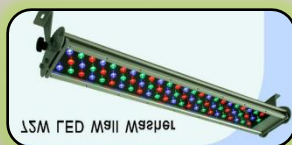

UNIWAWN-0002